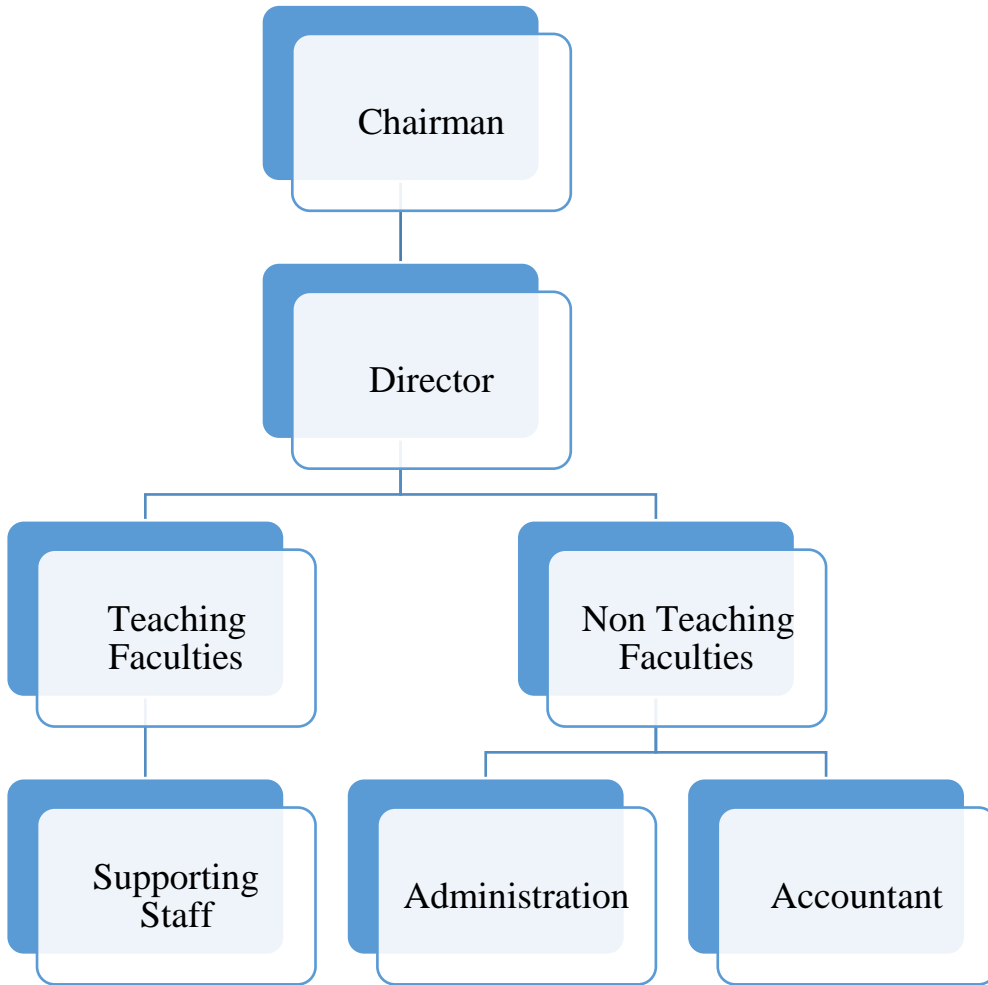

TULI COLLEGE OF HOTEL MANAGEMENT

Managed by Sneha Mahila Vikas Sanstha Reg. No – 1862

Recognized by Govt. of Maharashtra, Affiliated to R.T.M Nagpur University

Organogram of Institute

DIRECTOR
Tuli College of Hotel Management
Nagpur

0712 – 6642310
0712 – 6642307

0712 –
6642315

Tuli Edu City, Near Koradi Octroi
Post, Bokhara Road, Nagpur – 441
123 (India)

tulihmct@gmail.com

www.eduattuli.com