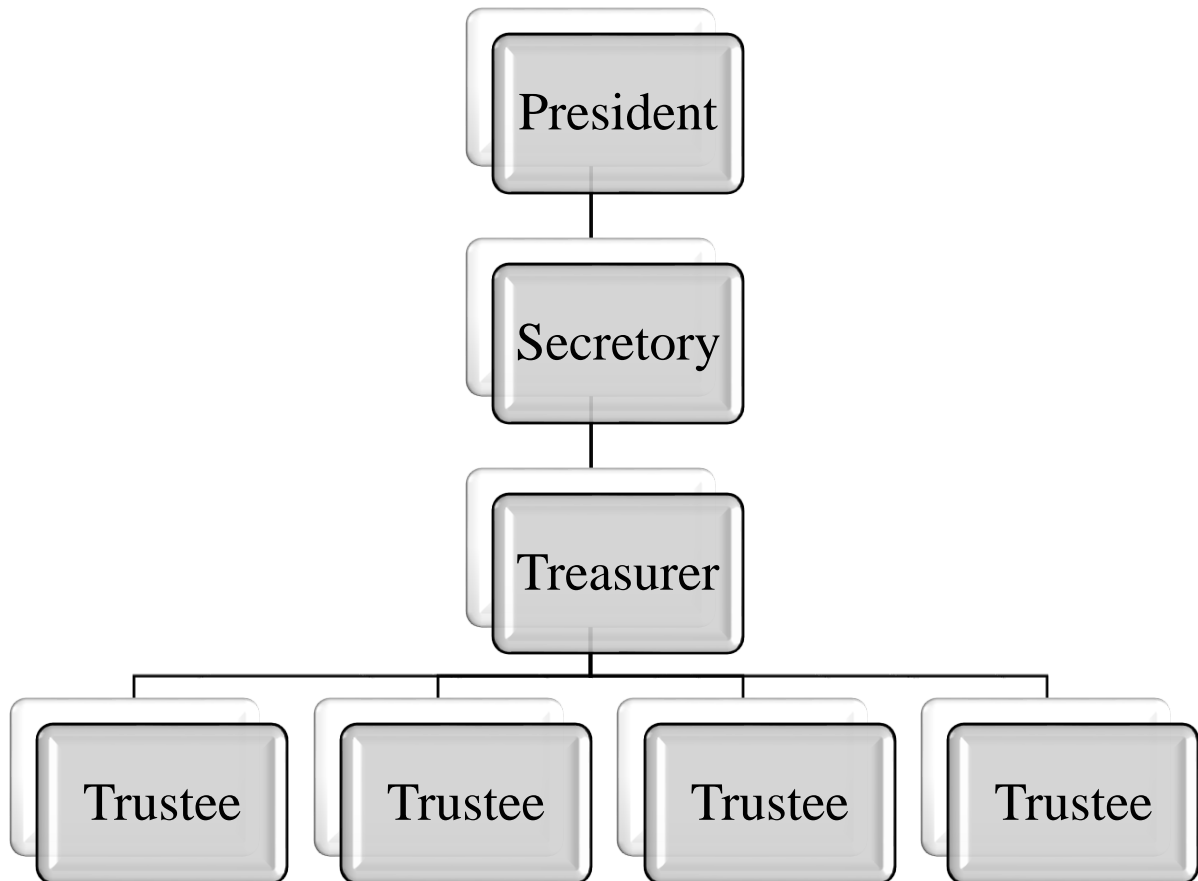

TULI COLLEGE OF HOTEL MANAGEMENT

Managed by Sneha Mahila Vikas Sanstha Reg. No – 1862
Recognized by Govt. of Maharashtra, Affiliated to R.T.M Nagpur University

Organizational Structure of the Sanstha

DIRECTOR
Tuli College of Hotel Management
Nagpur