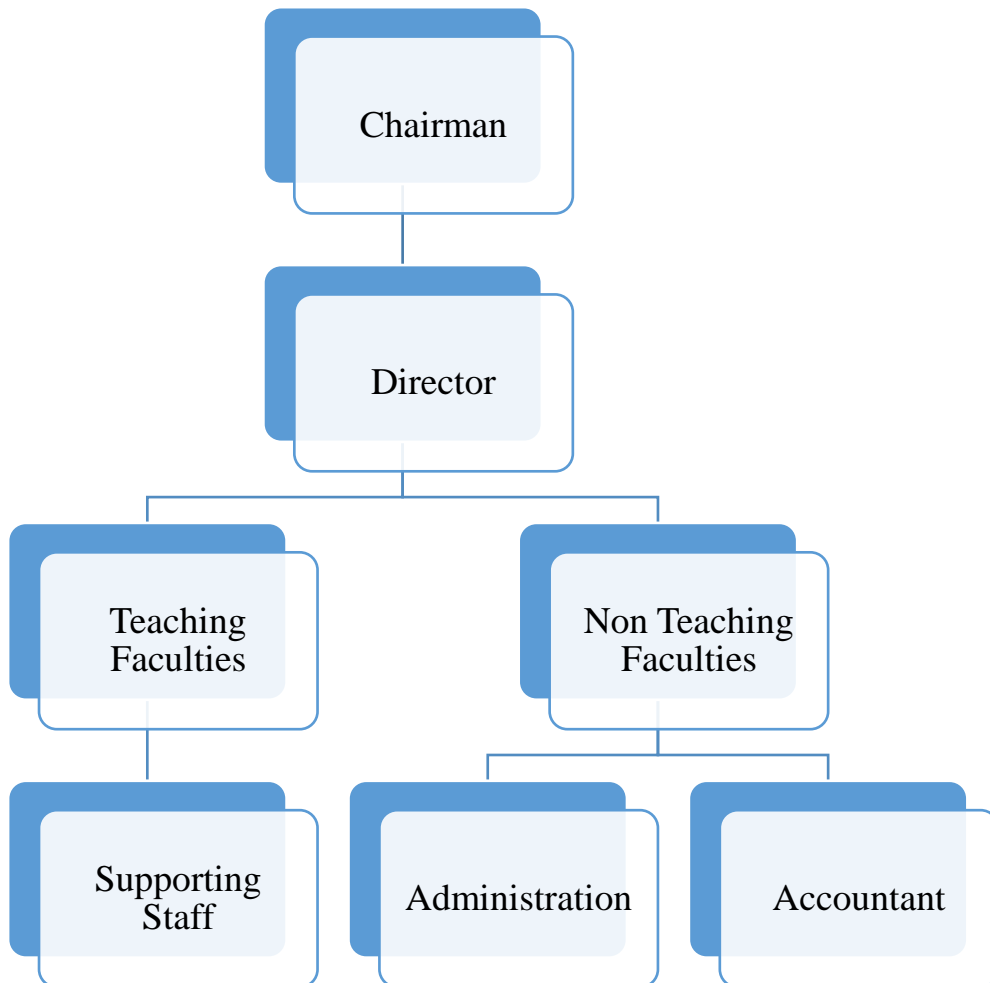

TULI COLLEGE OF HOTEL MANAGEMENT

Managed by Sneha Mahila Vikas Sanstha Reg. No – 1862
Recognized by Govt. of Maharashtra, Affiliated to R.T.M Nagpur University

Organogram of Institute

DIRECTOR
Tuli College of Hotel Management
Nagpur

0712 – 6642310
0712 – 6642307

0712 –
6642315

Tuli Edu City, Near Koradi Octroi
Post, Bokhara Road, Nagpur – 441
123 (India)

tulihmct@gmail.com

www.eduattuli.com