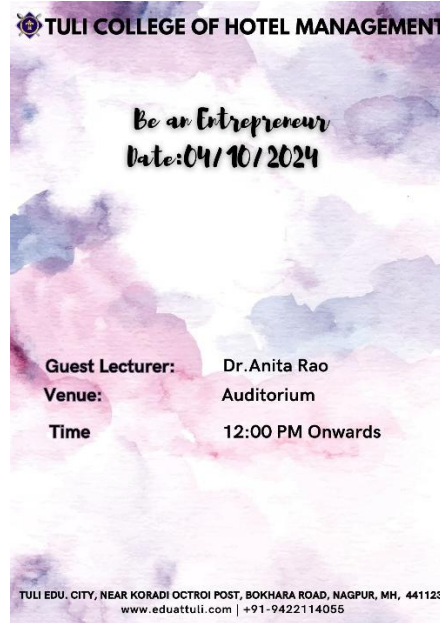

Be an Entrepreneur

Date:04/10/2024

TULI COLLEGE OF HOTEL MANAGEMENT NAGPUR ORGANISED the Induction Program on Are You Ready to be an Entrepreneur.

The session was conducted on 4<sup>th</sup> oct 2024 by Dr. Anita Rao. She is an accomplished entrepreneur and management professional with strong leadership skills backed with excellent career credentials of over two decades. She is a corporate certified faculty for soft skills and skill development.