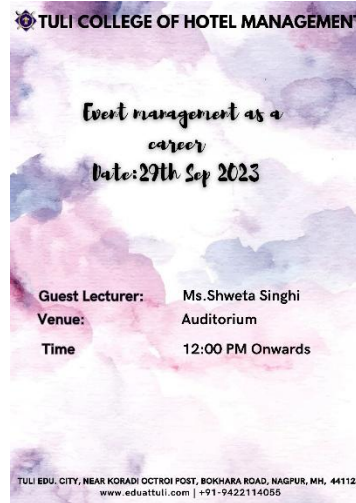

Event management as a career

Date: 29th Sep 2023

TULI COLLEGE OF HOTEL MANAGEMENT NAGPUR ORGANISED the Induction Program for freshers on EVENT MANAGEMENT AS A CAREER.

The session was conducted on 29th Sep 2023 by Ms. Shweta Singh Charde. She is the Director of Yellow Circle events pvt ltd. She has done her MBA in marketing. Today Yellow circle events is working for more than 30 corporate clients and have also made their mark in the division of personal events and wedding management.

She focused on what is the Importance of Event Management? How you manage corporate events can either boost or damage a business's reputation and client base. Staging events, whether small get-togethers with sponsors or employees or thousand-person launch events, allow a company to promote its brand and make new relationships.

She explained about Event management as a career is a multifaceted activity. It involves management, creation and development of events such as corporate conferences, wedding, festivities, formal parties etc. It involves a lot of research about the brand, target audience and the concept of the event before planning the actual event.

Creating an event-planning checklist is one the most important things you can do to ensure your next big event is a successful one. A detailed and structured checklist will help you stay organized and on task as you plan every aspect of your event.

DIRECTOR
Tuli College of Hotel Management
Nagpur

0712-6642310 | 0712-6642311
0712-6644315

Tuli Edu City, Near Koradi Octroi Naka,
Bokhara Road, Nagpur- 441123 (India)

tulihmct@gmail.com
www.eduattuli.com